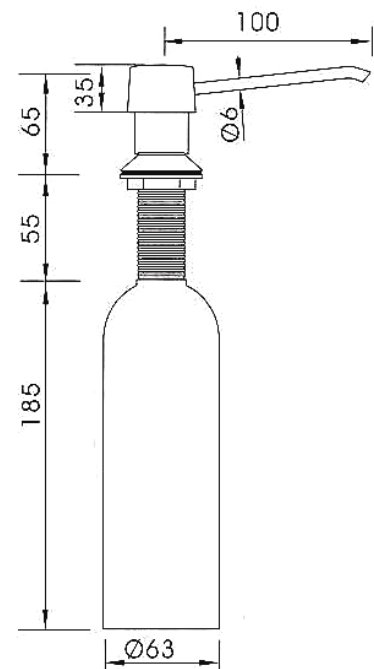

PROJECT		REF		REV	ITEM CODE	
LOCATION		DATE			PAGE	

SANITARY WARE SPECIFICATION SHEET

Item Descriptions	EMCA (PRC) Chrome plated soap dispenser with plastic bottle, top-fill feature	<p align="center">Illustration/ Drawing</p>
Dimension	L100 x W35 x H65 mm	
Capacity	500 ml	
Model	EM7050.040	
Finish	Chrome Plated Brass	
Manufacturer	EMCA (PRC)	
Source	Acme Sanitary Ware Co. Ltd Mr. Eric Wong/ Mr. Don Yuen	
Contact Tel/Fax	(852) 2388-7171 / (852) 2710-8012	
E-mail	acme@acmesanitary.com.hk	
Website	www.acmesanitary.com.hk	

Description

- Table top liquid soap dispenser Countertop mounted liquid soap dispenser
- Soap dispenser with straight nozzle for installation on washing table
- Pump and push-button made from chromed plated brass
- Threaded shaft and nutt from AISI 304 stainless steel
- Refillable bottle from polyethylene 500 ml
- Refillable from above (lifting up push-button) or from below (removing the bottle)